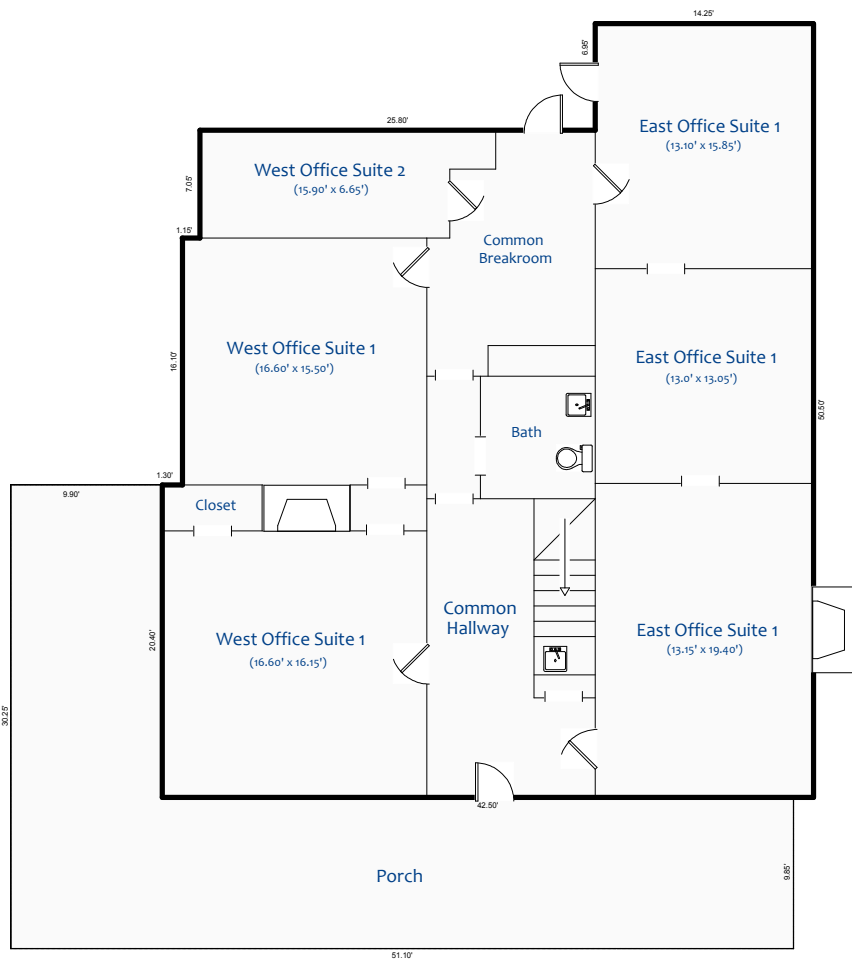

16 Oak Grove Street

Mount Holly NC

All dimensions are approximate - Not to exact scale.
 Copyright 2014 Home Analytics Appraisal 704-491-4862 HomeAnalyticsAppraisal.com