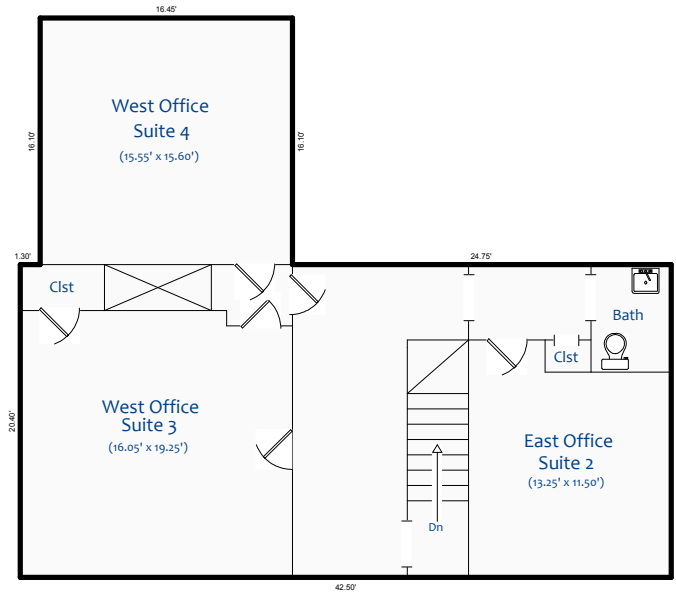

16 Oak Grove Street

Mount Holly NC

All dimensions are approximate - Not to exact scale.
 Copyright 2014 Home Analytics Appraisal 704-491-4862 HomeAnalyticsAppraisal.com